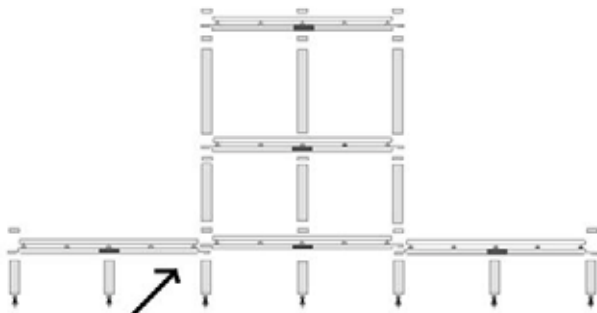

eksempel 5, caperwood
eksempel 5,
Cherrywood,
Rosewood,
Light Beech veneer

DKK 12.705,-
DKK 15.295,-